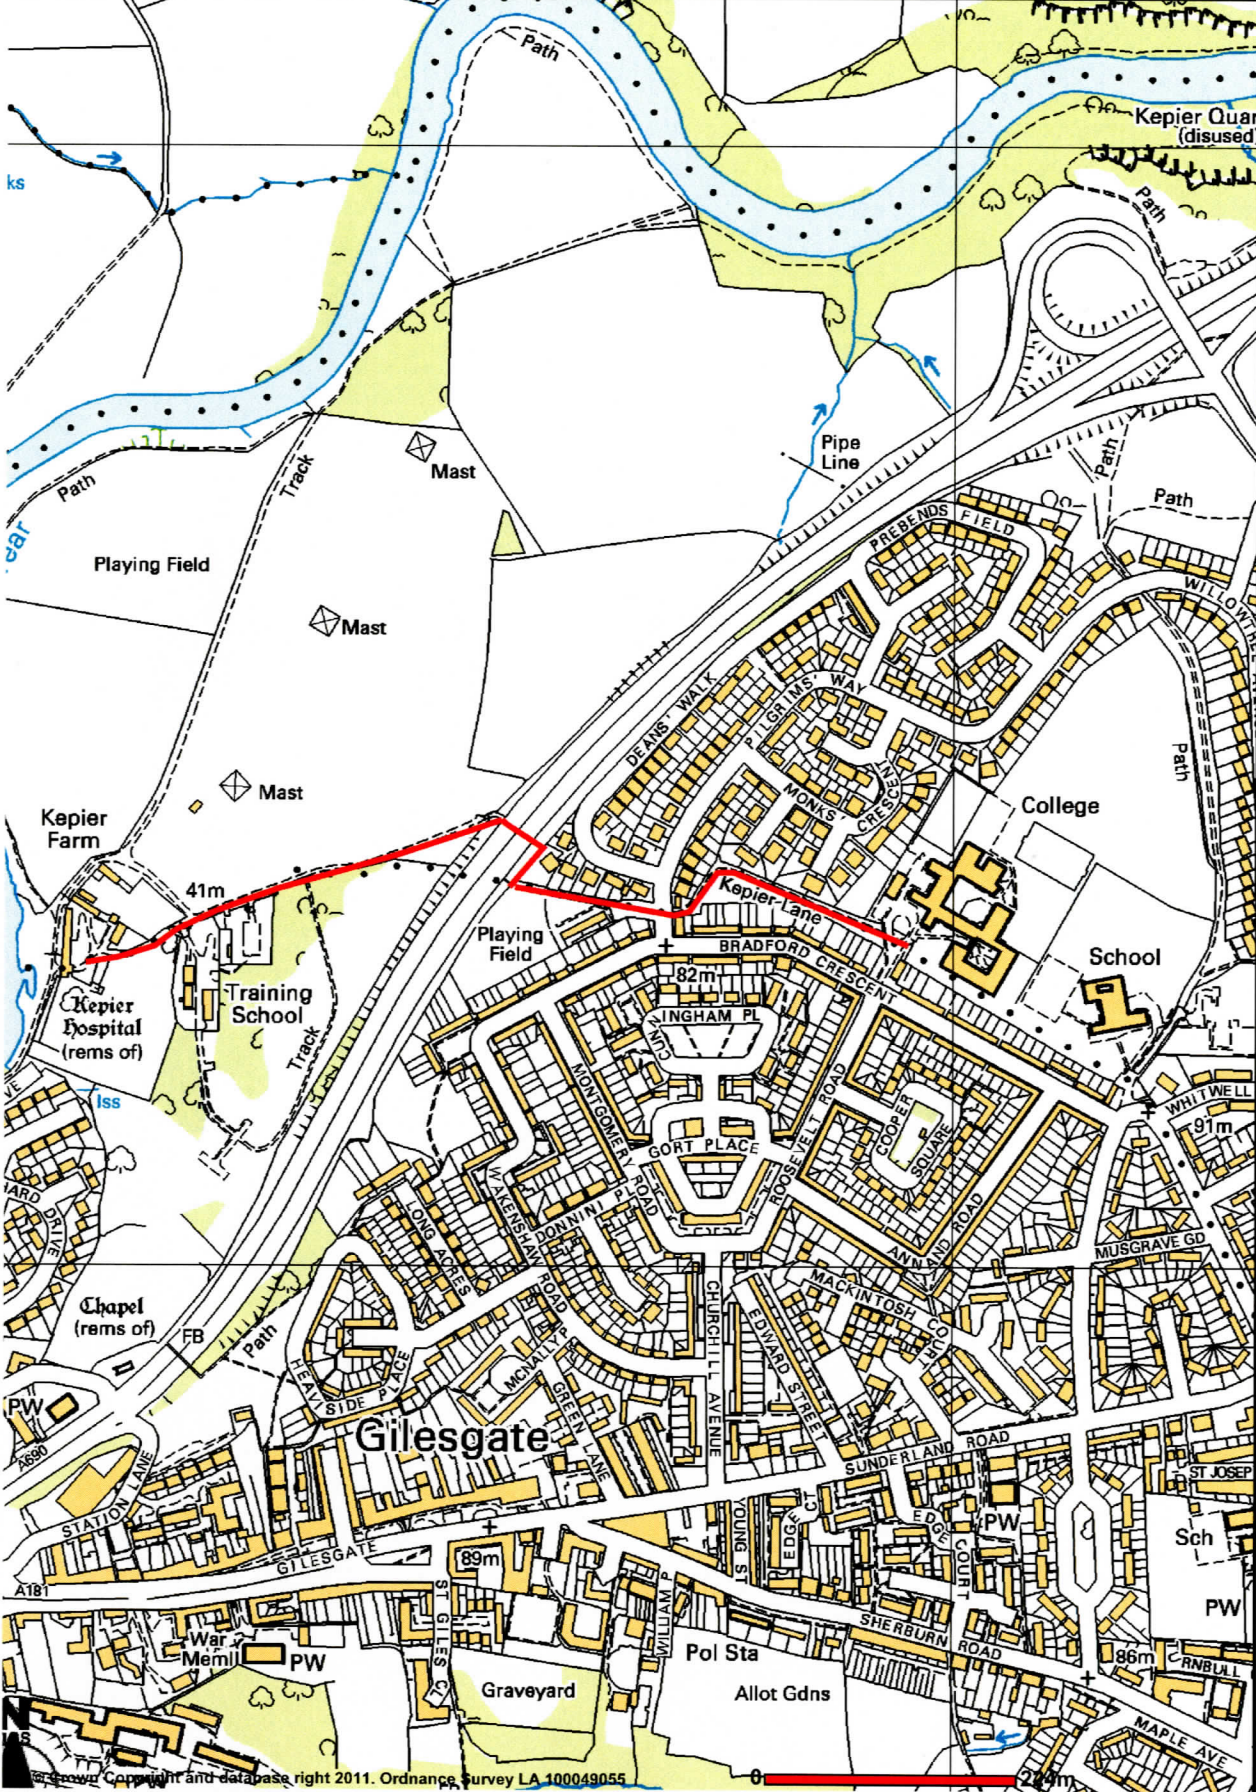

Durham County Council GIS

Scale 1: 6759